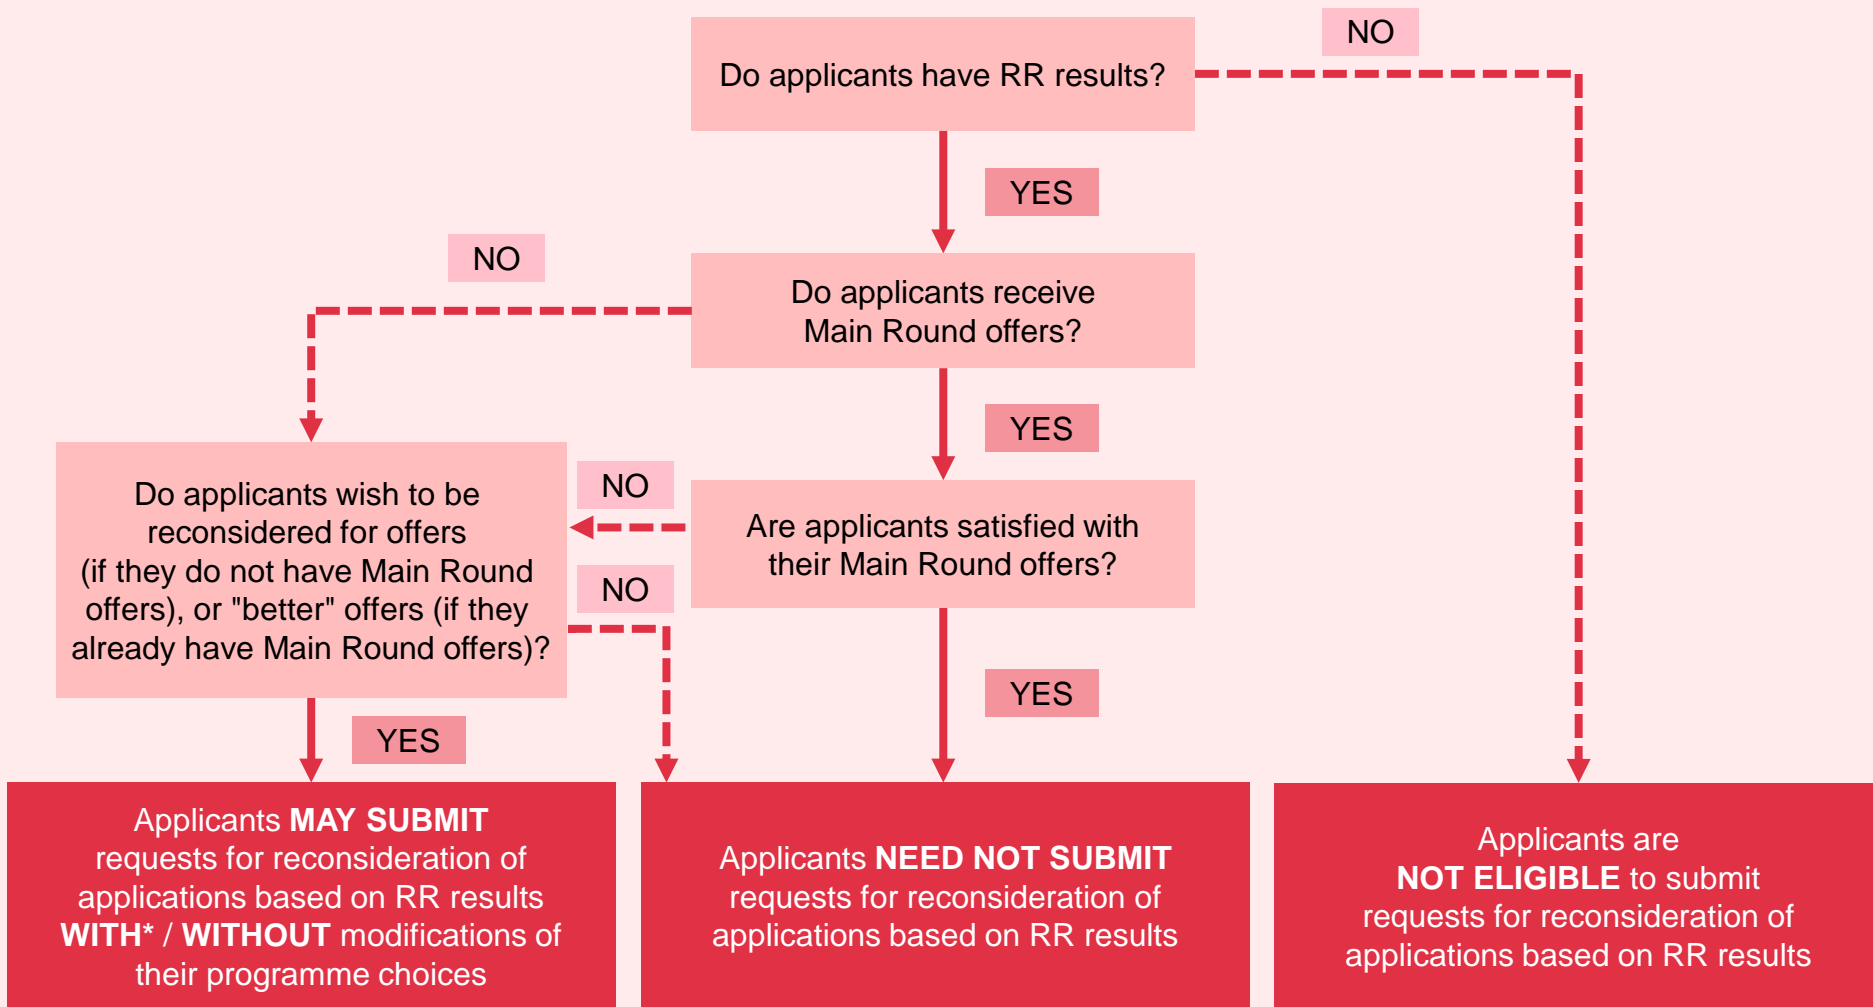

Summary Chart Showing Who Can Submit Requests for Reconsideration of Applications Based on RR Results

* Applicants should note that any programme choices contained in "My DRAFT Programme Choices" are their working drafts only and would **NEITHER** be:

1. considered by the 9 JUPAS participating-institutions and the SSSDP institutions; **nor**
2. automatically submitted to "My CONFIRMED Programme Choices" under any circumstances.