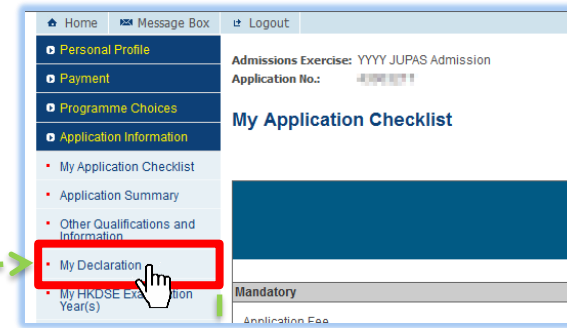

**Joint University Programmes Admissions System
Online Application System User Guide for Applicants**

Application Information

View My Declaration

INTRODUCTION

You can always view the declaration you have confirmed via your JUPAS account at the time of your application for admission.

CONTENTS

1. [VIEW My Declaration](#)

Note

The JUPAS online application system **ONLY** supports single log-on. Please refrain from logging on your JUPAS account with multiple devices and / or browsers simultaneously to ensure data integrity.

1. VIEW My Declaration

1.1 Log on your JUPAS account and **click “Application Information”**.

1.2 **Click “My Declaration”**.

1.3 You will see the declaration you have confirmed on this page.

Note

You **SHOULD** log out from the JUPAS online application system when you have finished using it.