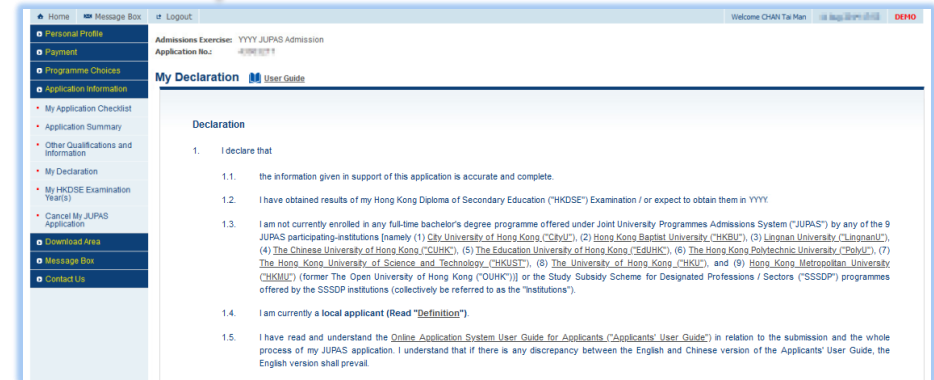

1. VIEW My Declaration

1.1 Log on your JUPAS account and **click “Application Information”**.

1.2 **Click “My Declaration”**.

1.3 You will see the declaration you have confirmed on this page.

Note

You **SHOULD** log out from the JUPAS online application system when you have finished using it.