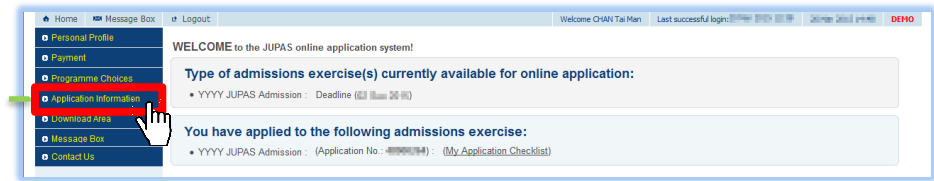

**Joint University Programmes Admissions System
Online Application System User Guide for Applicants**

Application Information

View My Declaration

INTRODUCTION

You can always view the declaration you have confirmed via your JUPAS account at the time of your application for admission.

CONTENTS

1. [VIEW My Declaration](#)

Note

The JUPAS online application system **ONLY** supports single log-on. Please refrain from logging on your JUPAS account with multiple devices and / or browsers simultaneously to ensure data integrity.

1. VIEW My Declaration

1.1 Log on your JUPAS account and **click “Application Information”**.

1.2 **Click “My Declaration”**.

1.3 You will see the declaration you have confirmed on this page.

Note

You **SHOULD** log out from the JUPAS online application system when you have finished using it.